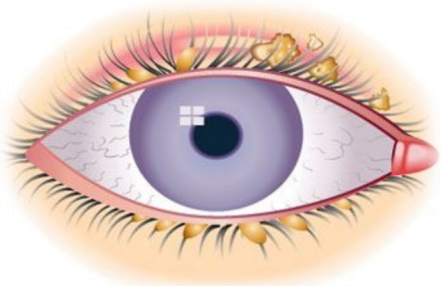

What causes blepharitis?

- Occurs in patients with a tendency for oily skin/dandruff
- Bacterial overgrowth due to increased oil production causes the dandruff-like scales
- Affects people of all ages

What are the symptoms of blepharitis?

www.midatlanticcornea.com

Locations:

York, PA
Towson, MD
Columbia, MD
Frederick, MD

Mid-Atlantic
Cornea
Consultants

Blepharitis
&
Styes

www.midatlanticcornea.com

What is blepharitis?

Blepharitis is an inflammation of the eyelids causing red, irritated, itchy eyelids and the formation of dandruff-like scales on the eyelashes.

What are styes?

When the glands around the eyelids which produce oil become inflamed, they can form a red bumps known as stye, chalazion or hordeolum.

Treating blepharitis: Warm compresses

Bruder Mask

\$30 Sold here and www.bruder.com
Proceeds go to charity.

Self-hydrating, no need to add water, naturally anti-bacterial, soft adjustable strap, washable and reusable, non toxic-latex free

Microwave for 20-25 seconds and apply for 10 minutes.

Rice in a sock

\$0