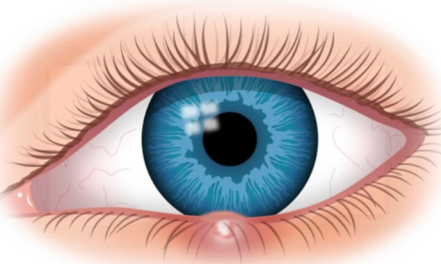

What causes blepharitis?

- Occurs in patients with a tendency for oily skin/dandruff
- Bacterial overgrowth due to increased oil production causes the dandruff-like scales
- Affects people of all ages

What are the symptoms of blepharitis?

www.midatlanticcornea.com

Locations:

York, PA
Towson, MD
Columbia, MD
Frederick, MD

Mid-Atlantic
Cornea
Consultants

Blepharitis
&
Styes

www.midatlanticcornea.com

What is blepharitis?

Blepharitis is an inflammation of the eyelids causing red, irritated, itchy eyelids and the formation of dandruff-like scales on the eyelashes.

What are styes?

When the glands around the eyelids which produce oil become inflamed, they can form a red bumps known as stye, chalazion or hordeolum.

Treating blepharitis: Warm compresses

Bruder Mask

\$30 Sold here and www.bruder.com
Proceeds go to charity.

Self-hydrating, no need to add water, naturally anti-bacterial, soft adjustable strap, washable and reusable, non toxic-latex free

Microwave for 20-25 seconds and apply for 10 minutes.

Rice in a sock

\$0