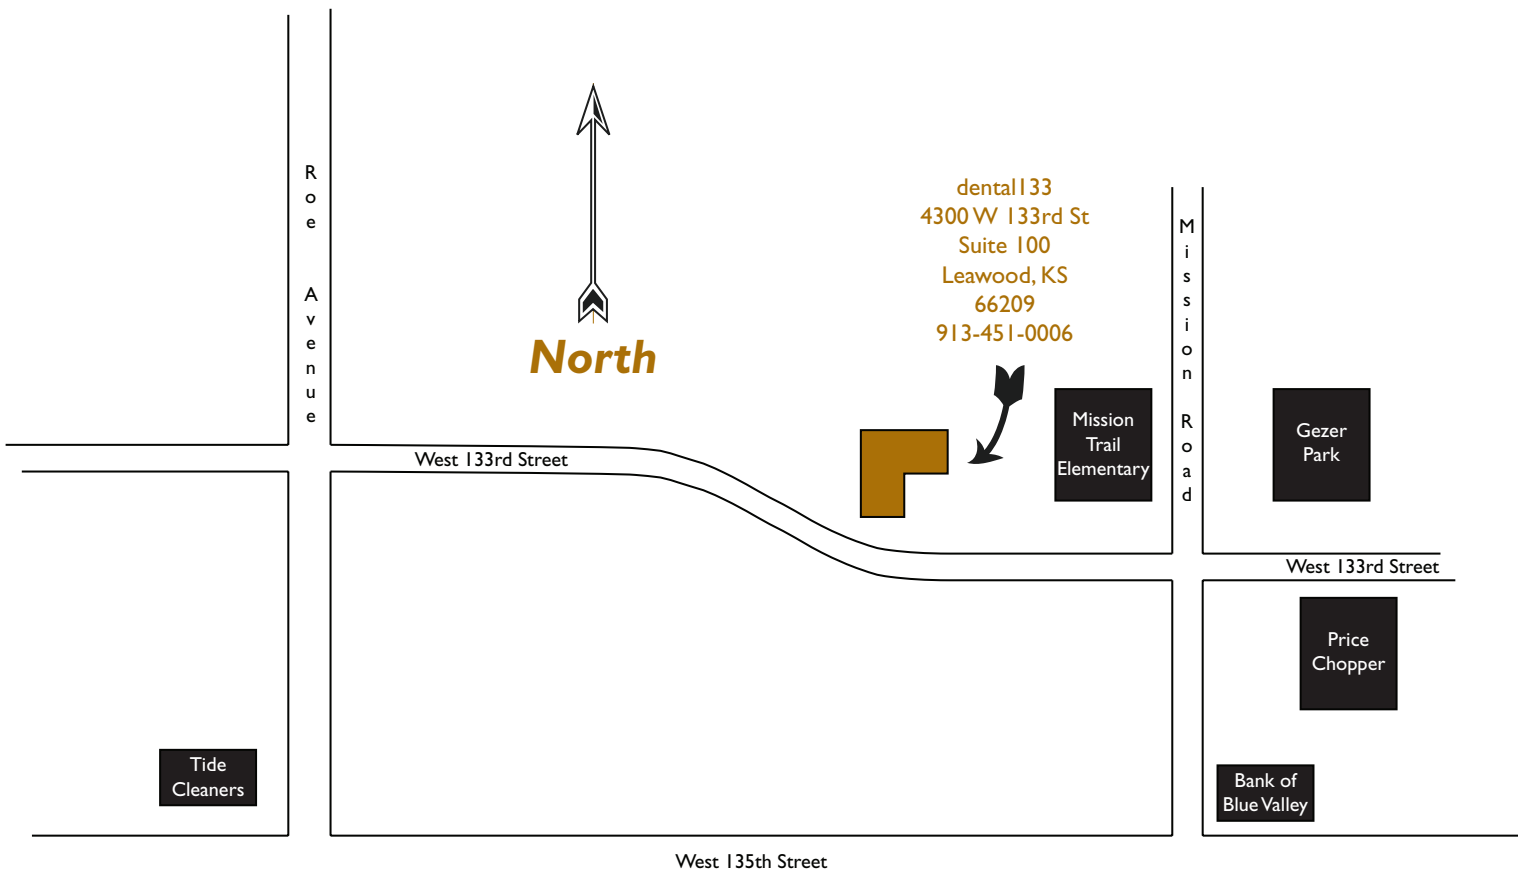

dental

1 3 3

To 435

Directions to dental 133

We're located at 4300 W 133rd. Between Roe and Mission Road. Look for us in the Cline-Wood Building.

Entrance is on the East side of the building.

Need directions? Call us at 913-451-0006